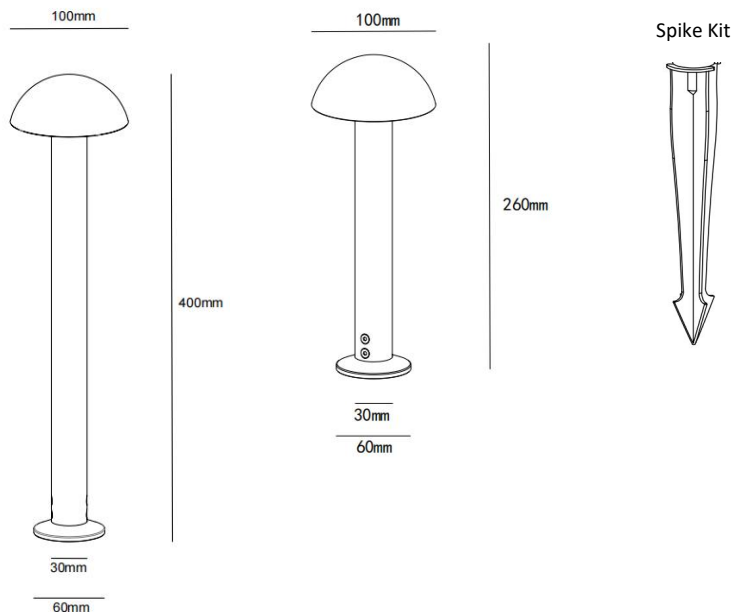

BS3168

3W DC24V outdoor Garden Mushroom Bollard

Description

Garden Outdoor Bollard;
IP65 Suitable for outdoor;
Mushroom design;
Optional surface installation or spike installation;
Modular design, easy maintaining from top;

Finish

Black/White/Bronze

Material

Aluminium

TECHNICAL CHARACTERISTICS

Light source

Light source:OSRAM 2835chip
Output (W): DC24V 3W
Total power consumption (W): 3W
Color temperature:2700K/3000K/4000K
CRI: 90
Photobiological risk:RG1
Real Lumen: 150lm
Qty Leds: 1
Lm/Real W: 50
Life Time: 50.000h L80B20
MacAdam steps: 3
UGR: 14

Gear

This product is supplied without gear

Luminaire

IP65 for outdoor purpose
crossing: No
Warranty: 5 Years

The photograph may not match the reference exactly. Please read the product description to identify the finish.