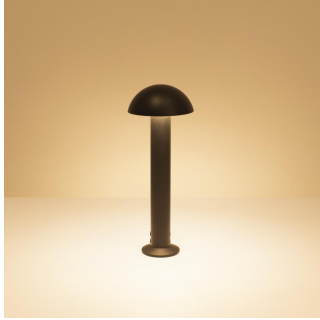

BS3168

3W DC24V outdoor Garden Mushroom Bollard

Description

Garden Outdoor Bollard;
IP65 Suitable for outdoor;
Mushroom design;
Optional surface installation or spike installation;
Modular design, easy maintaining from top;

Finish

Black/White/Bronze

Material

Aluminium

TECHNICAL CHARACTERISTICS

Light source

Light source:OSRAM 2835chip
Output (W): DC24V 3W
Total power consumption (W): 3W
Color temperature:2700K/3000K/4000K
CRI: 90
Photobiological risk:RG1
Real Lumen: 150lm
Qty Leds: 1
Lm/Real W: 50
Life Time: 50.000h L80B20
MacAdam steps: 3
UGR: 14

Gear

This product is supplied without gear

Luminaire

IP65 for outdoor purpose
crossing: No
Warranty: 5 Years

The photograph may not match the reference exactly. Please read the product description to identify the finish.