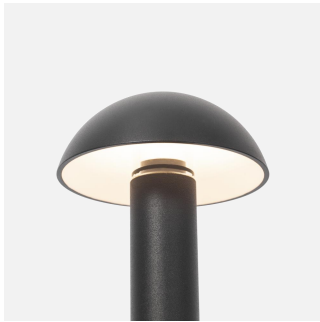

BS3168

3W DC24V outdoor Garden Mushroom Bollard

Description

Garden Outdoor Bollard;
IP65 Suitable for outdoor;
Mushroom design;
Optional surface installation or spike installation;
Modular design, easy maintaining from top;

Finish

Black/White/Bronze

Material

Aluminium

TECHNICAL CHARACTERISTICS

Light source

Light source:OSRAM 2835chip
Output (W): DC24V 3W
Total power consumption (W): 3W
Color temperature:2700K/3000K/4000K
CRI: 90
Photobiological risk:RG1
Real Lumen: 150lm
Qty Leds: 1
Lm/Real W: 50
Life Time: 50.000h L80B20
MacAdam steps: 3
UGR: 14

Gear

This product is supplied without gear

Luminaire

IP65 for outdoor purpose
crossing: No
Warranty: 5 Years

The photograph may not match the reference exactly. Please read the product description to identify the finish.